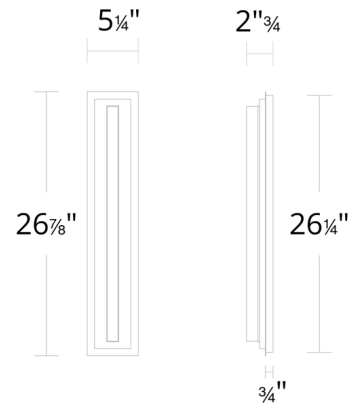

By Modern Forms

Description

On the straight and narrow, a thick glass bar is balanced by crisp metal, creating a tall silhouette to dominate interior spaces in the Lyrikal Color Select Wall Light.

Specifications

COLOR White
BODY FINISH Aged Brass / Black
WATTAGE 28.3W
DIMMER Low Voltage Electronic
DIMENSIONS 5.3"W x 26.9"H x 2.8"D
INTEGRATED LED MODULE 1 x LED/28.3W/120-277V LED
COUNTRY OF ORIGIN China

Technical Information

LAMP LIFE 54000 hours
COLOR RENDERING 90 CRI
LAMP COLOR 2700K
LUMENS/WATT 63.32
LUMINOUS FLUX 1792 lumens

Shown in aged brass / black / white

CLICK TO VIEW PRODUCT

Notes: