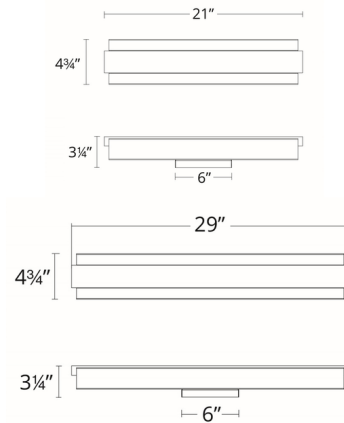

Specifications

COLOR Crystal
 BODY FINISH Black
 WATTAGE 19.5W
 DIMMER Low Voltage Electronic
 DIMENSIONS 21"W x 4.8"H x 3.3"D
 INTEGRATED LED MODULE 1 x LED/19.5W/120-277V LED
 COUNTRY OF ORIGIN China

Technical Information

LAMP LIFE 36000 hours
 COLOR RENDERING 90 CRI
 LAMP COLOR 3000K
 LUMENS/WATT 32.36
 LUMINOUS FLUX 631 lumens

Shown in black / crystal

CLICK TO VIEW PRODUCT

Notes: