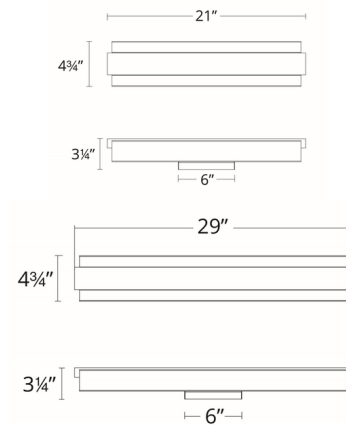

Specifications

COLOR Crystal
BODY FINISH Black
WATTAGE 19.5W
DIMMER Low Voltage Electronic
DIMENSIONS 21"W x 4.8"H x 3.3"D
INTEGRATED LED MODULE 1 x LED/19.5W/120-277V LED
COUNTRY OF ORIGIN China

Technical Information

LAMP LIFE 36000 hours
COLOR RENDERING 90 CRI
LAMP COLOR 3000K
LUMENS/WATT 32.36
LUMINOUS FLUX 631 lumens

Shown in black / crystal

CLICK TO VIEW PRODUCT

Notes: