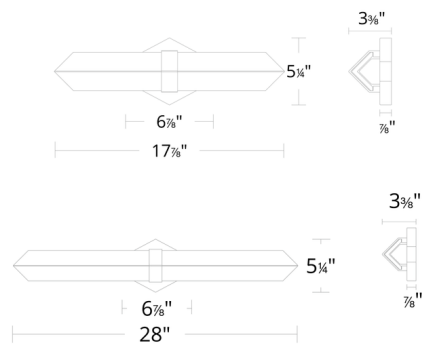

### Specifications

COLOR . . . . . Natural  
 BODY FINISH . . . . . Aged Brass  
 WATTAGE . . . . . 15.4W  
 DIMMER . . . . . Low Voltage Electronic  
 DIMENSIONS . . . . . 18"W x 5.3"H x 3.4"D  
 INTEGRATED LED MODULE . . . . . 1 x LED/15.4W/120-277V LED  
 COUNTRY OF ORIGIN . . . . . China