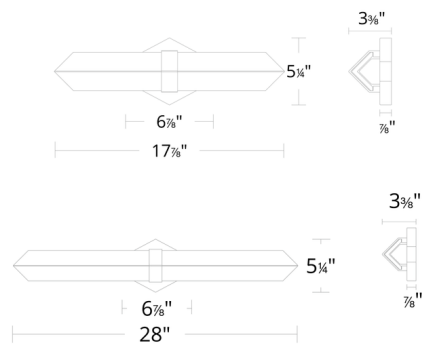

Specifications

COLOR	Natural
BODY FINISH	Aged Brass
WATTAGE	15.4W
DIMMER	Low Voltage Electronic
DIMENSIONS	18"W x 5.3"H x 3.4"D
INTEGRATED LED MODULE	1 x LED/15.4W/120-277V LED
COUNTRY OF ORIGIN	China

Technical Information

LAMP LIFE	42000 hours
COLOR RENDERING	.90 CRI
LAMP COLOR	.3000K
LUMENS/WATT	.51.62
LUMINOUS FLUX	.795 lumens

Shown in aged brass / natural

CLICK TO VIEW PRODUCT

Notes: