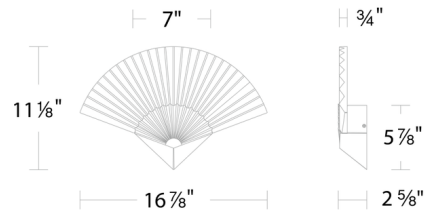

CLICK TO VIEW PRODUCT

Notes: