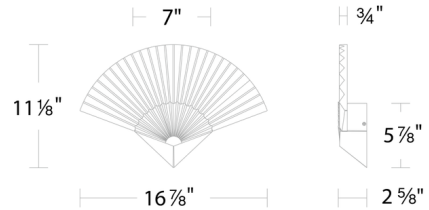

CLICK TO VIEW PRODUCT

Notes: