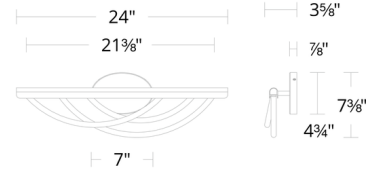

Shown in black / white