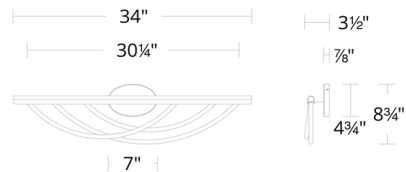

Shown in black / white