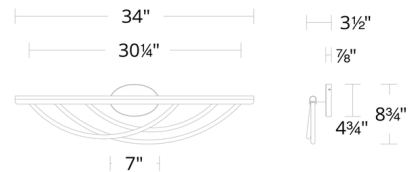

Shown in black / white