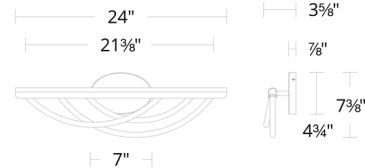

Shown in black / white