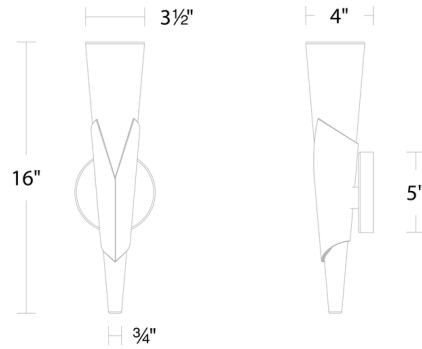

Specifications

COLOR	Hazy
BODY FINISH	Aged Brass
WATTAGE	8.3W
DIMMER	Low Voltage Electronic
DIMENSIONS	3.5"W x 16"H x 4"D
INTEGRATED LED MODULE	1 x LED/8.3W/120-277V LED
COUNTRY OF ORIGIN	China

Technical Information

LAMP LIFE	36000 hours
COLOR RENDERING	90 CRI
LAMP COLOR	2700K
LUMENS/WATT	58.43
LUMINOUS FLUX	485 lumens

Shown in aged brass / hazy

CLICK TO VIEW PRODUCT

Notes: