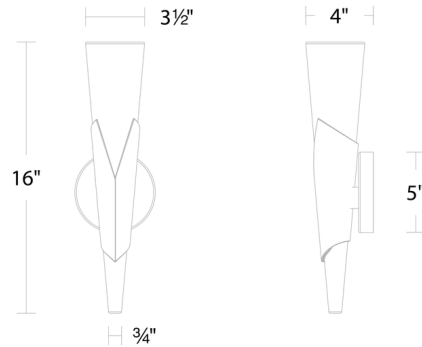

Specifications

COLOR Hazy
BODY FINISH Aged Brass
WATTAGE 8.3W
DIMMER Low Voltage Electronic
DIMENSIONS 3.5"W x 16"H x 4"D
INTEGRATED LED MODULE 1 x LED/8.3W/120-277V LED
COUNTRY OF ORIGIN China

Technical Information

LAMP LIFE 36000 hours
COLOR RENDERING 90 CRI
LAMP COLOR 2700K
LUMENS/WATT 58.43
LUMINOUS FLUX 485 lumens

Shown in aged brass / hazy

CLICK TO VIEW PRODUCT

Notes: