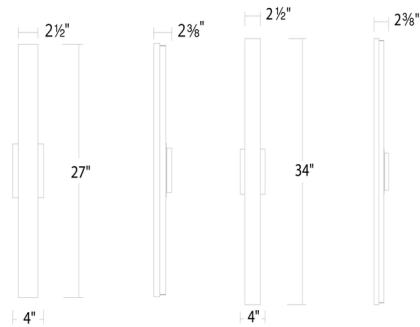

Specifications

COLOR Alabaster
BODY FINISH Aged Brass
WATTAGE 25.5W
DIMMER Low Voltage Electronic
DIMENSIONS 4"W x 27"H x 2.4"D
INTEGRATED LED MODULE 1 x LED/25.5W/120V LED
COUNTRY OF ORIGIN China

Technical Information

LAMP LIFE 54000 hours
COLOR RENDERING 90 CRI
LAMP COLOR 3000K
LUMENS/WATT 50.24
LUMINOUS FLUX 1281 lumens

Shown in aged brass / alabaster

CLICK TO VIEW PRODUCT

Notes: