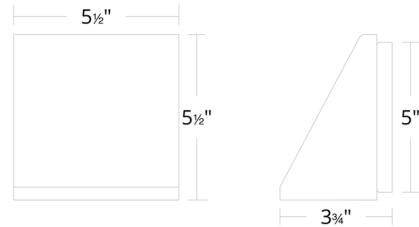

### Specifications

COLOR	White
BODY FINISH	Black
WATTAGE	12.1W
DIMMER	Low Voltage Electronic
DIMENSIONS	5.5"W x 5.5"H x 3.8"D
INTEGRATED LED MODULE	1 x LED/12.1W/120V LED
COUNTRY OF ORIGIN	China