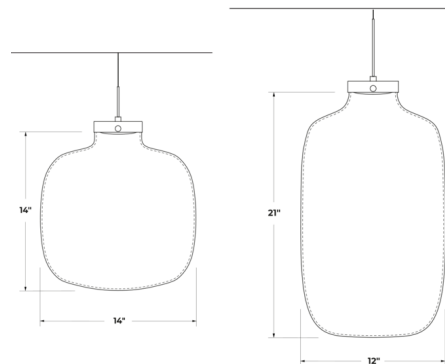

CLICK TO VIEW PRODUCT

Notes: