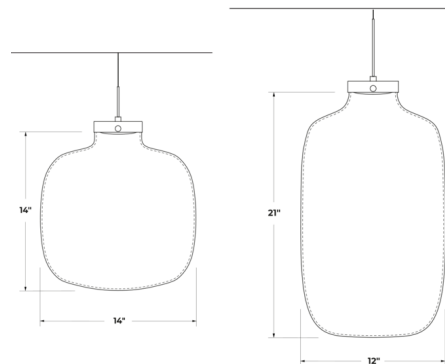

### Specifications

COLOR	Fig
BODY FINISH	Polished Nickel
WATTAGE	6W
DIMMER	Low Voltage Electronic
DIMENSIONS	14"W x 14"H
INTEGRATED LED MODULE	1 x LED/6W/120V LED
COUNTRY OF ORIGIN	United States

### Technical Information

PRODUCT DIMENSIONS	Adjustable Cable Length: 48"
COLOR RENDERING	.90 CRI
LAMP COLOR	2700K
LUMENS/WATT	66.67
LUMINOUS FLUX	400 lumens

Shown in polished nickel / fig

CLICK TO VIEW PRODUCT