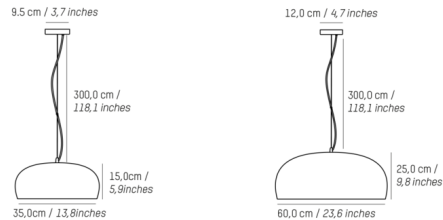

### Specifications

COLOR	Beetle Iridescent Black
BODY FINISH	White
WATTAGE	40W
DIMMER	Standard 120V
DIMENSIONS	13.77"W x 5.91"H
BULB NOT INCLUDED	1 x A19/Medium (E26)/40W/120V LED
COUNTRY OF ORIGIN	France