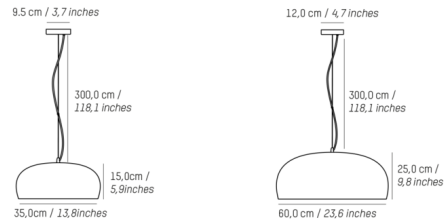

By Petite Friture

Description

The Brush Pendant offers a refined, modern interpretation of the classic dome pendant. The light source is obscured behind a steel disc, which reflects light upwards towards the dome shade and then downwards into the surrounding to produce gentle ambient light. Brush's simple shape is accented by an iridescent finish which transforms the pendant from a mere fixture into a stunning decorative object.

Shown in white / beetle iridescent black

Specifications

COLOR Beetle Iridescent Black
BODY FINISH White
WATTAGE 40W
DIMMER Standard 120V
DIMENSIONS 13.77"W x 5.91"H
BULB NOT INCLUDED 1 x A19/Medium (E26)/40W/120V LED
COUNTRY OF ORIGIN France