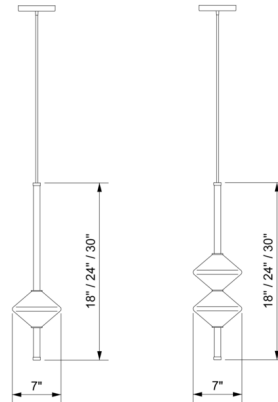

By Ridgely Studio Works

Description

The Gem Vertical Pendant features a sleek brass stem adorned with handblown glass diffusers. Each jewel-like glass shade houses an integrated LED light source to product gentle, warm lighting. The Gem Vertical Pendant can be displayed on its own, or multiple pendants can be installed at different heights to create a dazzling display. Includes 72 inch suspension cable which can be adjusted on site.

Specifications

COLOR White
BODY FINISH Westwood Brass Orbital
WATTAGE 4.5W
DIMMER Low Voltage Electronic
DIMENSIONS 7"W x 24"H x 7"D
INTEGRATED LED MODULE 1 x LED/4.5W/24V LED
COUNTRY OF ORIGIN Canada

Technical Information

LAMP COLOR 3000K
LUMENS/WATT 105.56
LUMINOUS FLUX 475 lumens

Shown in westwood brass orbital / white

CLICK TO VIEW PRODUCT

Notes: