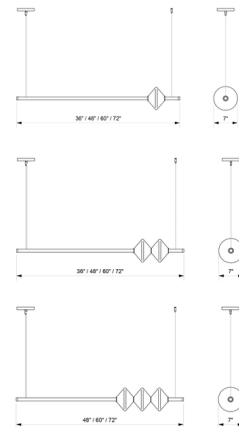

### Description

The Gem Linear Pendant features a sleek brass frame adorned with handblown glass diffusers. Each jewel-like glass shade houses an integrated LED light source to product gentle, warm lighting. The Gem Linear Pendant can be displayed on its own, or multiple pendants can be grouped together to create longer or overlapping arrangements. Includes 60 inch suspension cables which can be adjusted on site.

### Specifications

COLOR	White
BODY FINISH	Matte Black
WATTAGE	4.5W
DIMMER	Low Voltage Electronic
DIMENSIONS	48"L x 7"W x 7"H
INTEGRATED LED MODULE	1 x LED/4.5W/24V LED
COUNTRY OF ORIGIN	Canada

### Technical Information

PRODUCT DIMENSIONS	Cable Length: 60"
LAMP COLOR	3000K
LUMENS/WATT	105.56
LUMINOUS FLUX	475 lumens

CLICK TO VIEW PRODUCT

Notes: