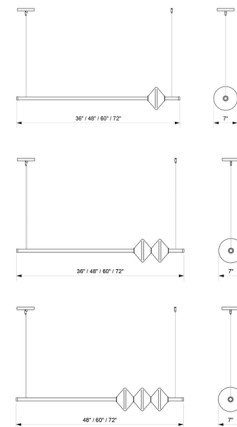

Lightology

lightology.com
866-954-4489
07-02-26

Project: _____
 Company: _____
 Location: _____ Fixture Type: _____
 SPEC #: **RGL1313021**
 Approved On: _____ Approved By: _____

Gem Linear Pendant By Ridgely Studio Works

Description

The Gem Linear Pendant features a sleek brass frame adorned with handblown glass diffusers. Each jewel-like glass shade houses an integrated LED light source to product gentle, warm lighting. The Gem Linear Pendant can be displayed on its own, or multiple pendants can be grouped together to create longer or overlapping arrangements. Includes 60 inch suspension cables which can be adjusted on site.

Shown in matte black / white

Specifications

COLOR	White
BODY FINISH	Matte Black
WATTAGE	4.5W
DIMMER	Low Voltage Electronic
DIMENSIONS	48"L x 7"W x 7"H
INTEGRATED LED MODULE	1 x LED/4.5W/24V LED
COUNTRY OF ORIGIN	Canada

Technical Information

PRODUCT DIMENSIONS	Cable Length: 60"
LAMP COLOR	3000K
LUMENS/WATT	105.56
LUMINOUS FLUX	475 lumens

CLICK TO VIEW PRODUCT

Notes: