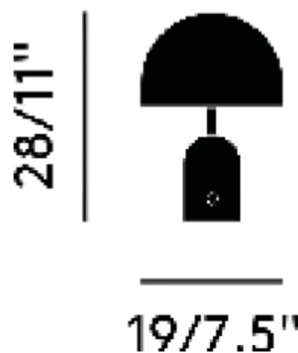

CLICK TO VIEW PRODUCT

Notes: