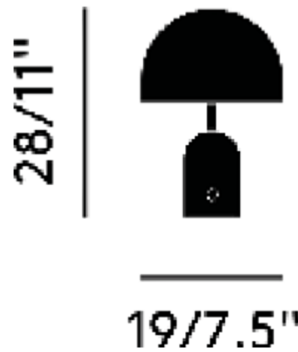

CLICK TO VIEW PRODUCT

Notes: