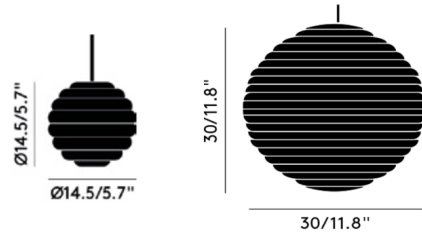

Shown in clear / clear

Specifications

COLOR	Clear
BODY FINISH	Clear
WATTAGE	7.5W
DIMMER	Standard 120V
DIMENSIONS	5.7"W x 5.7"H
INTEGRATED LED MODULE	1 x LED/7.5W/120V LED

Technical Information

COLOR RENDERING	90 CRI
LAMP COLOR	2700K
LUMENS/WATT	106.67
LUMINOUS FLUX	800 lumens