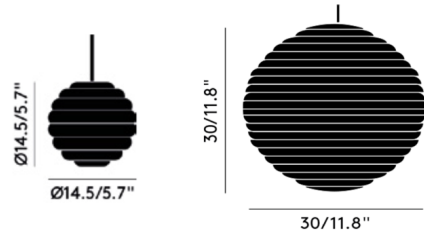

Shown in clear / clear

Specifications

COLOR	Clear
BODY FINISH	Clear
WATTAGE	7.5W
DIMMER	Standard 120V
DIMENSIONS	5.7"W x 5.7"H
INTEGRATED LED MODULE	1 x LED/7.5W/120V LED

Technical Information

COLOR RENDERING	90 CRI
LAMP COLOR	2700K
LUMENS/WATT	106.67
LUMINOUS FLUX	800 lumens