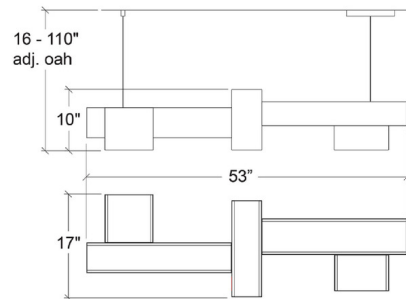

Description

The Metro 24526 Linear Pendant adds a geometrical style to your interior space. The asymmetrical design, featuring modular boxes with acrylic diffusers in various sizes, creates both depth and reflections of light shadows across your room.

Shown in black / opal

Specifications

COLOR	Opal
BODY FINISH	Black
WATTAGE	45.4W
DIMMER	0-10V
DIMENSIONS	53"L x 17"W x 10"H
INTEGRATED LED MODULE	1 x LED/45.44W/120-277V LED
COUNTRY OF ORIGIN	United States

Technical Information

PRODUCT DIMENSIONS	Min/Max Adjustable Height: 16" - 110"
COLOR RENDERING	90 CRI
LAMP COLOR	3000K
LUMENS/WATT	168.75
LUMINOUS FLUX	7668 lumens

CLICK TO VIEW PRODUCT

Notes: