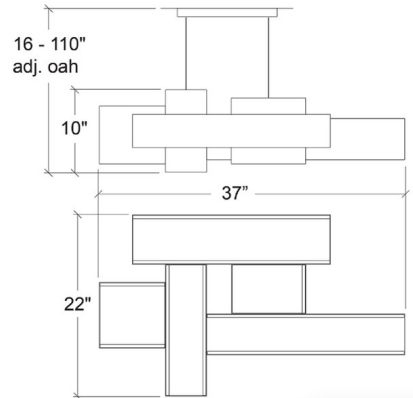

Specifications

COLOR Opal
BODY FINISH Satin Pewter
WATTAGE 45.4W
DIMMER 0-10V
DIMENSIONS 37"W x 10"H x 22"D
INTEGRATED LED MODULE 1 x LED/45.44W/120-277V LED
COUNTRY OF ORIGIN United States

Technical Information

PRODUCT DIMENSIONS Min/Max Adjustable Height: 16" - 110"
COLOR RENDERING 90 CRI
LAMP COLOR 4000K
LUMENS/WATT 168.75
LUMINOUS FLUX 7668 lumens

Shown in satin pewter / opal

CLICK TO VIEW PRODUCT

Notes: