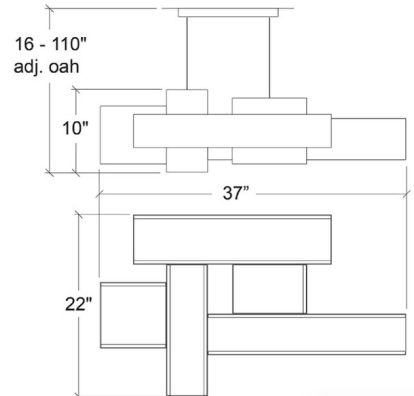

Shown in satin pewter / opal

Specifications

COLOR Opal
BODY FINISH Satin Pewter
WATTAGE 45.4W
DIMMER 0-10V
DIMENSIONS 37"W x 10"H x 22"D
INTEGRATED LED MODULE 1 x LED/45.44W/120-277V LED
COUNTRY OF ORIGIN United States

Technical Information

PRODUCT DIMENSIONS Min/Max Adjustable Height: 16" - 110"
COLOR RENDERING 90 CRI
LAMP COLOR 4000K
LUMENS/WATT 168.75
LUMINOUS FLUX 7668 lumens

CLICK TO VIEW PRODUCT

Notes: