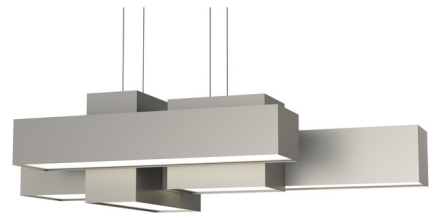

Description

The Metro 24527 Pendant adds a geometrical style to your interior space. The asymmetrical design, featuring modular boxes with acrylic diffusers in various sizes, creates both depth and reflections of light shadows across your room.

Specifications

COLOR Opal
BODY FINISH Satin Pewter
WATTAGE 45.4W
DIMMER 0-10V
DIMENSIONS 37"W x 10"H x 22"D
INTEGRATED LED MODULE 1 x LED/45.44W/120-277V LED
COUNTRY OF ORIGIN United States

Technical Information

PRODUCT DIMENSIONS Min/Max Adjustable Height: 16" - 110"
COLOR RENDERING 90 CRI
LAMP COLOR 4000K
LUMENS/WATT 168.75
LUMINOUS FLUX 7668 lumens

Shown in satin pewter / opal

CLICK TO VIEW PRODUCT

Notes: