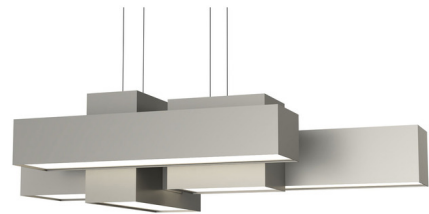

By UltraLights

Description

The Metro 24527 Pendant adds a geometrical style to your interior space. The asymmetrical design, featuring modular boxes with acrylic diffusers in various sizes, creates both depth and reflections of light shadows across your room.

Shown in satin pewter / opal

Specifications

COLOR Opal
BODY FINISH Satin Pewter
WATTAGE 45.4W
DIMMER 0-10V
DIMENSIONS 37"W x 10"H x 22"D
INTEGRATED LED MODULE 1 x LED/45.44W/120-277V LED
COUNTRY OF ORIGIN United States

Technical Information

PRODUCT DIMENSIONS Min/Max Adjustable Height: 16" - 110"
COLOR RENDERING 90 CRI
LAMP COLOR 4000K
LUMENS/WATT 168.75
LUMINOUS FLUX 7668 lumens

CLICK TO VIEW PRODUCT

Notes: