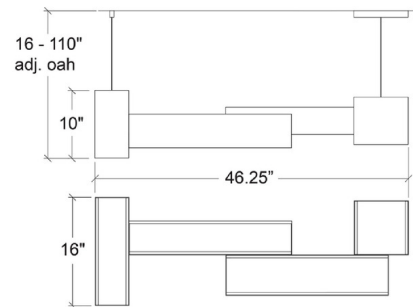

Specifications

COLOR Opal
 BODY FINISH Bronze Age
 WATTAGE 41W
 DIMMER 0-10V
 DIMENSIONS 46.25"L x 16"W x 10"H
 INTEGRATED LED MODULE 1 x LED/40.96W/120-277V LED
 COUNTRY OF ORIGIN United States

Technical Information

PRODUCT DIMENSIONS Min/Max Adjustable Height: 16" - 110"
 COLOR RENDERING 90 CRI
 LAMP COLOR 4000K
 LUMENS/WATT 168.75
 LUMINOUS FLUX 6912 lumens

Shown in bronze age / opal

CLICK TO VIEW PRODUCT

Notes: