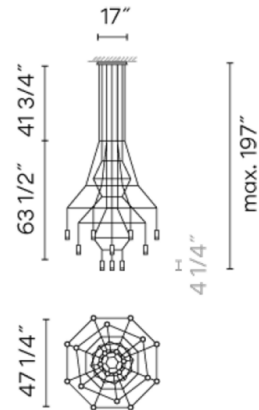

CLICK TO VIEW PRODUCT

Notes: