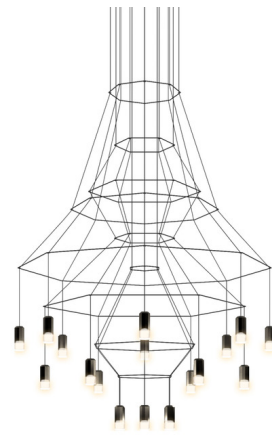

Lightology

lightology.com
866-954-4489
07-06-26

Project: _____
Company: _____
Location: _____ Fixture Type: _____
SPEC #: **VIB1313206**
Approved On: _____ Approved By: _____

Wireflow Chandelier

By Vibia

Description

The Wireflow Chandelier is elegant and amorphous, combining minimalist LED lighting and industrial black electrical wire to create sculptural and visually dynamic lighting installations. Pressed glass diffusers which provides soft, diffused illumination from the integrated LED light sources. Note: Due to the weight of the fixture, additional ceiling support is required.

Specifications

COLOR	Pressed Glass
BODY FINISH	Black
WATTAGE	90W
DIMMER	0-10V
DIMENSIONS	47.25"W x 63.5"H x 47.25"D
INTEGRATED LED MODULE	20 x LED/4.5W/120V LED
COUNTRY OF ORIGIN	Spain

Technical Information

COLOR RENDERING	90 CRI
LAMP COLOR	2700K
LUMENS/WATT	2,155.56
LUMINOUS FLUX	9700 lumens

Shown in black / pressed glass