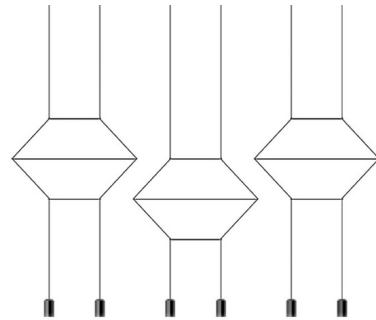

Lightology

lightology.com
866-954-4489
04-21-26

Project: _____

Company: _____

Location: _____ Fixture Type: _____

SPEC #: **VIB1313207**

Approved On: _____ Approved By: _____

Wireflow Lineal Pendant

By Vibia

Description

The Wireflow Lineal Pendant is elegant and amorphous, combining minimalist LED lighting and industrial black electrical wire to carry out artistic and unique lighting installations in a variety of areas. The Lineal Pendant features an array of hexagonal pendants, each supporting a pair of cylindrical downlights.

Specifications

COLOR . . . . . N/A
BODY FINISH . . . . . Black
WATTAGE 27W
DIMMER 0-10V
DIMENSIONS . . . . . 61"L x 3.5"W x 15.75"H
INTEGRATED LED MODULE . . . . . 6 x LED/4.5W/120-277V LED
COUNTRY OF ORIGIN . . . . . Spain

Technical Information

COLOR RENDERING . . . . . 90 CRI
LAMP COLOR 2700K
LUMENS/WATT 653.56
LUMINOUS FLUX . . . . . 2941 lumens

Shown in black