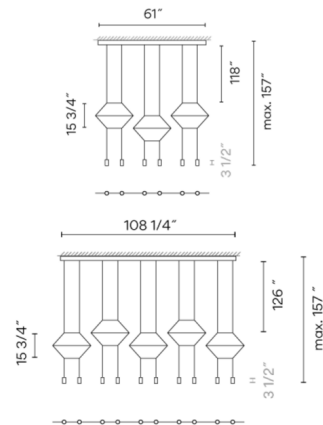

CLICK TO VIEW PRODUCT

Notes: