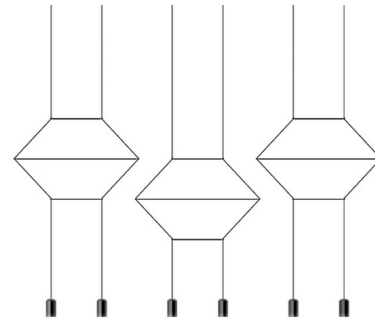

Lightology

lightology.com
866-954-4489
07-04-26

Project: _____

Company: _____

Location: _____ Fixture Type: _____

SPEC #: **VIB1313207**

Approved On: _____ Approved By: _____

Wireflow Lineal Pendant

By Vibia

Description

The Wireflow Lineal Pendant is elegant and amorphous, combining minimalist LED lighting and industrial black electrical wire to carry out artistic and unique lighting installations in a variety of areas. The Lineal Pendant features an array of hexagonal pendants, each supporting a pair of cylindrical downlights.

Specifications

COLOR . . . . . N/A
BODY FINISH . . . . . Black
WATTAGE 27W
DIMMER 0-10V
DIMENSIONS . . . . . 61"L x 3.5"W x 15.75"H
INTEGRATED LED MODULE . . . . . 6 x LED/4.5W/120-277V LED
COUNTRY OF ORIGIN . . . . . Spain

Technical Information

COLOR RENDERING . . . . . 90 CRI
LAMP COLOR 2700K
LUMENS/WATT 653.56
LUMINOUS FLUX . . . . . 2941 lumens

Shown in black