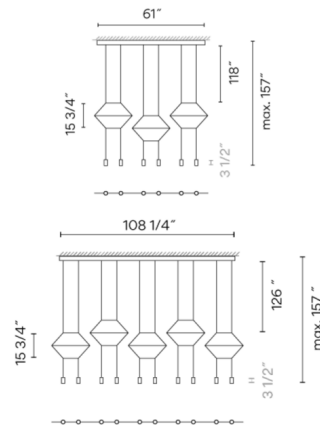

CLICK TO VIEW PRODUCT

Notes: