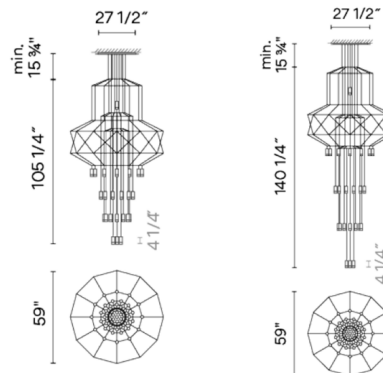

CLICK TO VIEW PRODUCT

Notes: