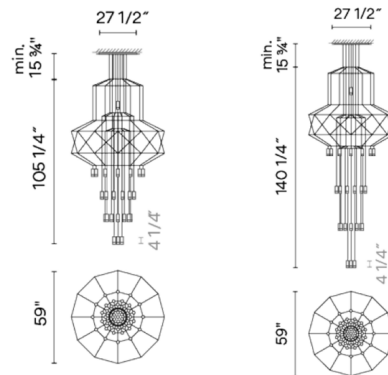

CLICK TO VIEW PRODUCT

Notes: