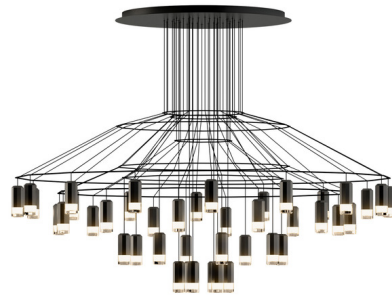

Lightology

lightology.com
866-954-4489
07-01-26

Project: _____

Company: _____

Location: _____ Fixture Type: _____

SPEC #: **VIB1313219**

Approved On: _____ Approved By: _____

Wireflow Wide Chandelier

By Vibia

Description

The Wireflow Wide Chandelier is elegant and amorphous, combining minimalist LED lighting and industrial black electrical wire to create sculptural and visually dynamic lighting installations. Pressed glass diffusers provide soft, diffused illumination from the integrated LED light sources. This fixture's large makes it a perfect statement piece for entryways, lobbies, or dining rooms. Note: Due to the weight of the fixture, additional ceiling support is required.

Shown in black / pressed glass

Specifications

COLOR Pressed Glass
 BODY FINISH Black
 WATTAGE 189W
 DIMMER 0-10V
 DIMENSIONS 59"W x 28.75"H
 INTEGRATED LED MODULE 42 x LED/4.5W/120-277V LED
 COUNTRY OF ORIGIN Spain

Technical Information

COLOR RENDERING 90 CRI
 LAMP COLOR 2700K
 LUMENS/WATT 4,526.67
 LUMINOUS FLUX 20370 lumens

CLICK TO VIEW PRODUCT

Notes: