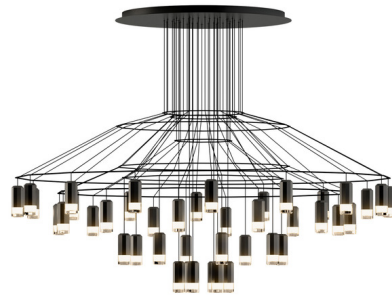

Lightology

lightology.com
866-954-4489
04-23-26

Project: _____

Company: _____

Location: _____ Fixture Type: _____

SPEC #: **VIB1313219**

Approved On: _____ Approved By: _____

Wireflow Wide Chandelier

By Vibia

Description

The Wireflow Wide Chandelier is elegant and amorphous, combining minimalist LED lighting and industrial black electrical wire to create sculptural and visually dynamic lighting installations. Pressed glass diffusers provide soft, diffused illumination from the integrated LED light sources. This fixture's large makes it a perfect statement piece for entryways, lobbies, or dining rooms. Note: Due to the weight of the fixture, additional ceiling support is required.

Shown in black / pressed glass

Specifications

COLOR Pressed Glass
BODY FINISH Black
WATTAGE 189W
DIMMER 0-10V
DIMENSIONS 59"W x 28.75"H
INTEGRATED LED MODULE 42 x LED/4.5W/120-277V LED
COUNTRY OF ORIGIN Spain

Technical Information

COLOR RENDERING 90 CRI
LAMP COLOR 2700K
LUMENS/WATT 4,526.67
LUMINOUS FLUX 20370 lumens

CLICK TO VIEW PRODUCT

Notes: