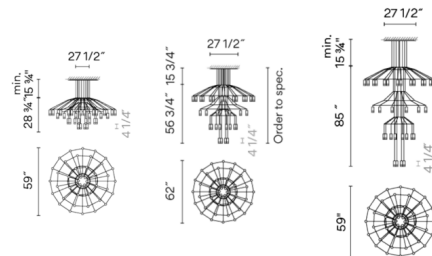

By Vibia

Description

The Wireflow Wide Chandelier is elegant and amorphous, combining minimalist LED lighting and industrial black electrical wire to create sculptural and visually dynamic lighting installations. Pressed glass diffusers provide soft, diffused illumination from the integrated LED light sources. This fixture's large makes it a perfect statement piece for entryways, lobbies, or dining rooms. Note: Due to the weight of the fixture, additional ceiling support is required.

Shown in black / pressed glass

Specifications

COLOR Pressed Glass
 BODY FINISH Black
 WATTAGE 189W
 DIMMER 0-10V
 DIMENSIONS 59"W x 28.75"H
 INTEGRATED LED MODULE 42 x LED/4.5W/120-277V LED
 COUNTRY OF ORIGIN Spain