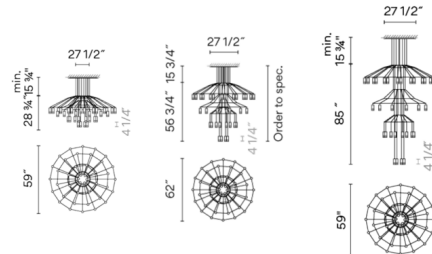

By Vibia

Description

The Wireflow Wide Chandelier is elegant and amorphous, combining minimalist LED lighting and industrial black electrical wire to create sculptural and visually dynamic lighting installations. Pressed glass diffusers provide soft, diffused illumination from the integrated LED light sources. This fixture's large makes it a perfect statement piece for entryways, lobbies, or dining rooms. Note: Due to the weight of the fixture, additional ceiling support is required.

Shown in black / pressed glass

Specifications

COLOR Pressed Glass
BODY FINISH Black
WATTAGE 189W
DIMMER 0-10V
DIMENSIONS 59"W x 28.75"H
INTEGRATED LED MODULE 42 x LED/4.5W/120-277V LED
COUNTRY OF ORIGIN Spain