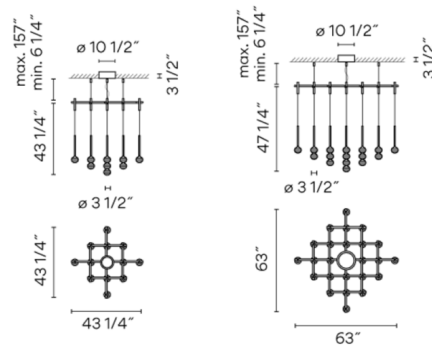

CLICK TO VIEW PRODUCT

Notes: