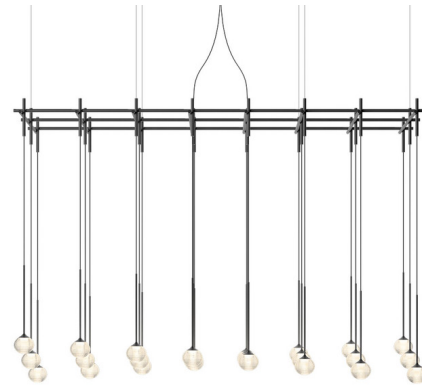

Lightology

lightology.com
866-954-4489
05-24-26

Project: _____
 Company: _____
 Location: _____ Fixture Type: _____
 SPEC #: **VIB1313231**
 Approved On: _____ Approved By: _____

Algorithm Grid Pendant with Recessed Canopy By Vibia

Description

The Algorithm Grid Pendant with Recessed Canopy, designed by Toan Nguyen, fuses beauty and geometry to create a magical expression. Hand blown glass spheres of light cascade from a rectangular tubular frame for a dramatic look. This fixture includes a recessed canopy to be installed within the ceiling. The maximum thickness of the ceiling drywall is 1 inch, and 6.125 inches of clearance within the ceiling are required. The cables below the pendant's frame are fixed in length; only the cables from the frame to the ceiling can be adjusted.

Shown in graphite / clear

Specifications

COLOR	Clear
BODY FINISH	Graphite
WATTAGE	75.6W
DIMMER	0-10V
DIMENSIONS	72.75"W x 47.25"H x 23.5"D
INTEGRATED LED MODULE	24 x LED/3.15W/120-277V LED
COUNTRY OF ORIGIN	Spain

Technical Information

COLOR RENDERING	90 CRI
LAMP COLOR	2700K
LUMENS/WATT	2,379.05
LUMINOUS FLUX	7494 lumens

CLICK TO VIEW PRODUCT

Notes: