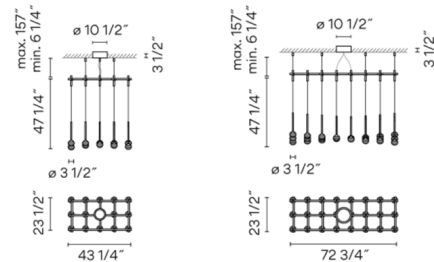

Lightology

lightology.com
866-954-4489
05-24-26

Project: _____
 Company: _____
 Location: _____ Fixture Type: _____
 SPEC #: **VIB1313231**
 Approved On: _____ Approved By: _____

Algorithm Grid Pendant with Recessed Canopy By Vibia

Description

The Algorithm Grid Pendant with Recessed Canopy, designed by Toan Nguyen, fuses beauty and geometry to create a magical expression. Hand blown glass spheres of light cascade from a rectangular tubular frame for a dramatic look. This fixture includes a recessed canopy to be installed within the ceiling. The maximum thickness of the ceiling drywall is 1 inch, and 6.125 inches of clearance within the ceiling are required. The cables below the pendant's frame are fixed in length; only the cables from the frame to the ceiling can be adjusted.

Shown in graphite / clear

Specifications

COLOR	Clear
BODY FINISH	Graphite
WATTAGE	75.6W
DIMMER	0-10V
DIMENSIONS	72.75"W x 47.25"H x 23.5"D
INTEGRATED LED MODULE	24 x LED/3.15W/120-277V LED
COUNTRY OF ORIGIN	Spain