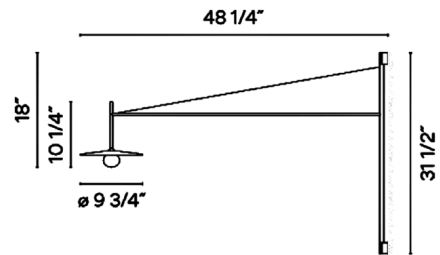

CLICK TO VIEW PRODUCT

Notes: