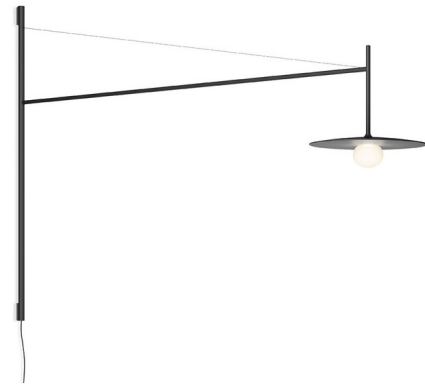

Lightology

lightology.com
866-954-4489
04-22-26

Project: _____

Company: _____

Location: _____ Fixture Type: _____

SPEC #: **VIB1313248**

Approved On: _____ Approved By: _____

Tempo Disc Wall Sconce By Vibia

Description

The Tempo Disc Wall Sconce is inspired by luminance and the interplay between translucence, transparency, and opacity. The glass globe diffuser is capped by circular disc shade and supported by a long, linear arm. The arm swings 160 degrees to aim light precisely where it is need. The sconce includes a wall canopy to mount over a junction box. A cable from the bottom of the sconce to the canopy allows the fixture to be mounted away from the canopy, but it is not a plug-in sconce.

Specifications

COLOR . . . . . White
BODY FINISH . . . . . Graphite Grey
WATTAGE 4W
DIMMER 0-10V
DIMENSIONS . . . . . 9.75"W x 31.5"H x 48.25"D
INTEGRATED LED MODULE . . . . . 1 x LED/4W/120-277V LED
COUNTRY OF ORIGIN . . . . . Spain

Technical Information

COLOR RENDERING . . . . . 90 CRI
LAMP COLOR 2700K
LUMENS/WATT 110.25
LUMINOUS FLUX . . . . . 441 lumens

Shown in graphite grey / white