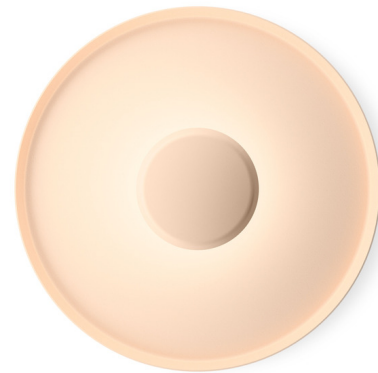

Lightology

lightology.com
866-954-4489
04-25-26

Project: _____

Company: _____

Location: _____ Fixture Type: _____

SPEC #: **VIB1313249**

Approved On: _____ Approved By: _____

Top Wall Sconce By Vibia

Description

The Top Wall Sconce offers gentle indirect lighting to create a warm, inviting atmosphere. Light from the integrated LED is directed towards the round reflector and bounced outward to provide illumination and reduce glare.

Specifications

COLOR	N/A
BODY FINISH	Soft Pink
WATTAGE	18.3W
DIMMER	0-10V
DIMENSIONS	15.75"W x 15.75"H x 4"D
INTEGRATED LED MODULE	1 x LED/18.3W/120V LED
COUNTRY OF ORIGIN	Spain

Technical Information

COLOR RENDERING	90 CRI
LAMP COLOR	2700K
LUMENS/WATT	112.02
LUMINOUS FLUX	2050 lumens