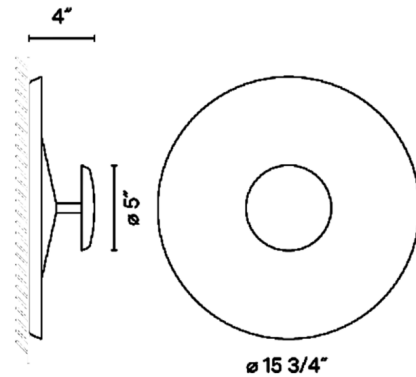

CLICK TO VIEW PRODUCT

Notes: