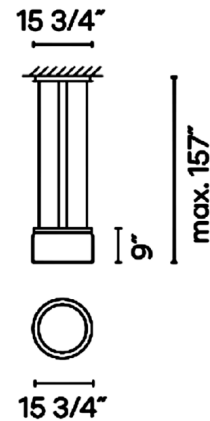

Lightology

lightology.com
866-954-4489
04-21-26

Project: _____
Company: _____
Location: _____ Fixture Type: _____
SPEC #: **VIB1313274**
Approved On: _____ Approved By: _____

Guise Pendant By Vibia

Description

Shown in graphite / clear

Specifications

| | |
|-----------------------|----------------------|
| COLOR | Clear |
| BODY FINISH | Graphite |
| WATTAGE | 18W |
| DIMMER | 0-10V |
| DIMENSIONS | 15.75"W x 9.05"H |
| INTEGRATED LED MODULE | 1 x LED/18W/120V LED |
| COUNTRY OF ORIGIN | Spain |

Technical Information

| | |
|-----------------|-------------|
| COLOR RENDERING | 90 CRI |
| LAMP COLOR | 3000K |
| LUMENS/WATT | 73.61 |
| LUMINOUS FLUX | 1325 lumens |

CLICK TO VIEW PRODUCT

Notes: