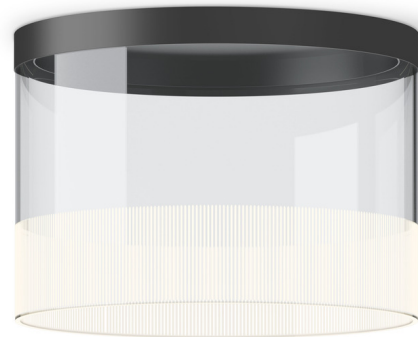

Lightology

lightology.com
866-954-4489
04-24-26

Project: _____

Company: _____

Location: _____ Fixture Type: _____

SPEC #: **VIB1313275**

Approved On: _____ Approved By: _____

Guise Ceiling Light

By Vibia

Description

The Guise Ceiling Light features an edge-lit glass shade, where light passes through the shade and only emerges through etched striations around the rim. This manner of illumination creates an ethereal expression where the light seems to appear from nowhere. Guise is crafted from borosilicate glass, and it is typical for small air bubbles and scratches to appear without affecting the quality or strength of the glass.

Specifications

COLOR	Clear
BODY FINISH	Graphite
WATTAGE	18W
DIMMER	0-10V
DIMENSIONS	15.75"W x 11"H
INTEGRATED LED MODULE	1 x LED/18W/120V LED
COUNTRY OF ORIGIN	Spain

Technical Information

COLOR RENDERING	90 CRI
LAMP COLOR	3000K
LUMENS/WATT	73.61
LUMINOUS FLUX	1325 lumens

Shown in graphite / clear

ø 15 3/4"

CLICK TO VIEW PRODUCT

Notes: