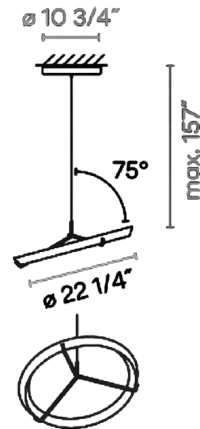

Shown in black / opal