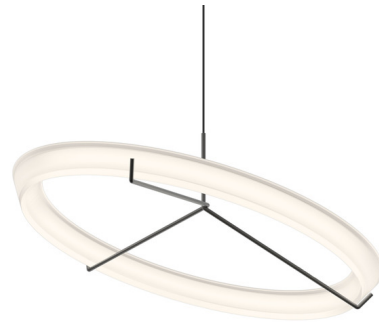

Lightology

lightology.com
866-954-4489
04-22-26

Project: _____
 Company: _____
 Location: _____ Fixture Type: _____
 SPEC #: **VIB1313276**
 Approved On: _____ Approved By: _____

Halo Jewel Round Pendant By Vibia

Description

The Halo Jewel Round Pendant features a lightweight structure that appears to float in the air with a sleek steel frame holding the circular diffuser at a 75 degree angle. Although minimalist in form, the Halo Jewel's intentionally off-kilter look will add a playful asymmetry to any space.

Specifications

COLOR	Opal
BODY FINISH	Black
WATTAGE	23W
DIMMER	0-10V
DIMENSIONS	22.25"W x 1.5"H
INTEGRATED LED MODULE	1 x LED/23W/120-277V LED
COUNTRY OF ORIGIN	Spain

Technical Information

COLOR RENDERING	90 CRI
LAMP COLOR	3000K
LUMENS/WATT	88.00
LUMINOUS FLUX	2024 lumens

Shown in black / opal

CLICK TO VIEW PRODUCT

Notes: