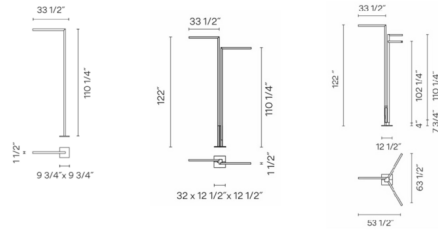

CLICK TO VIEW PRODUCT

Notes: