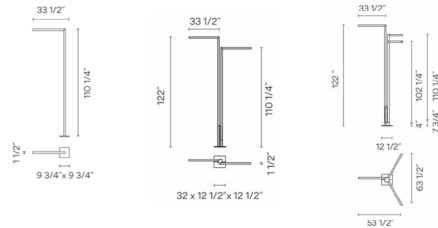

CLICK TO VIEW PRODUCT

Notes: