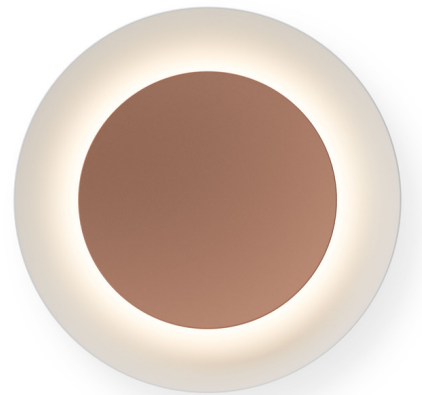

## Puck Concave Wall Sconce By Vibia

### Description

The Puck Concave Wall Sconce offers a modern, minimalist expression with its simple circular shade set within a shallow dome reflector. Light from its integrated LED is directed back towards the dome and outward to produce a soft glow. Up to 8 Puck Wall Sconces can be connected to a single junction box, allowing for playful arrangements of multiple fixtures to adorn the wall.

Shown in brown

### Specifications

COLOR	N/A
BODY FINISH	Brown
WATTAGE	12.6W
DIMMER	0-10V
DIMENSIONS	23.5"W x 23.5"H x 2.75"D
INTEGRATED LED MODULE	1 x LED/12.6W/120-277V LED
COUNTRY OF ORIGIN	Spain