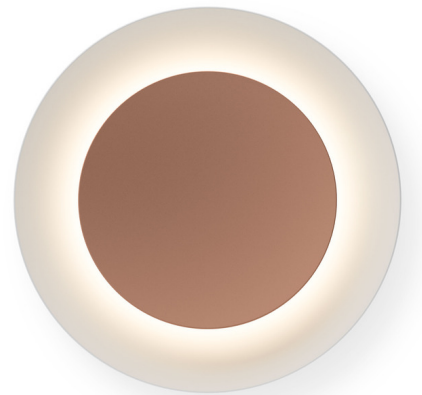

## Puck Concave Wall Sconce

By Vibia

### Description

The Puck Concave Wall Sconce offers a modern, minimalist expression with its simple circular shade set within a shallow dome reflector. Light from its integrated LED is directed back towards the dome and outward to produce a soft glow. Up to 8 Puck Wall Sconces can be connected to a single junction box, allowing for playful arrangements of multiple fixtures to adorn the wall.

Shown in brown

### Specifications

COLOR	N/A
BODY FINISH	Brown
WATTAGE	12.6W
DIMMER	0-10V
DIMENSIONS	23.5"W x 23.5"H x 2.75"D
INTEGRATED LED MODULE	1 x LED/12.6W/120-277V LED
COUNTRY OF ORIGIN	Spain