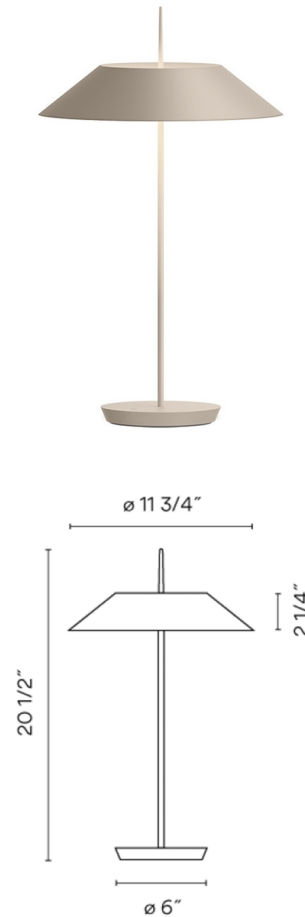

Lightology

lightology.com
866-954-4489
07-09-26

Project: _____

Company: _____

Location: _____ Fixture Type: _____

SPEC #: **VIB1313307**

Approved On: _____ Approved By: _____

Mayfair Table Lamp By Vibia

Description

The Mayfair Table Lamp reinterprets the archetypal table lamp design with an innovative approach to aesthetics and technology. The tapered shade is open at the top to emit a warm, enveloping glow, and it is paired with a slim stem for a minimalist, modern look. Dimmer button located on base.

Specifications

COLOR	N/A
BODY FINISH	Beige
WATTAGE	15W
DIMMER	Included
DIMENSIONS	11.75"W x 20.25"H
INTEGRATED LED MODULE	1 x LED/15W/120-230V LED
COUNTRY OF ORIGIN	Spain

Technical Information

COLOR RENDERING	90 CRI
LAMP COLOR	2700K
LUMENS/WATT	122.73
LUMINOUS FLUX	1841 lumens