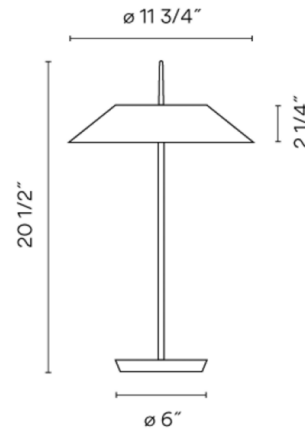

CLICK TO VIEW PRODUCT

Notes: