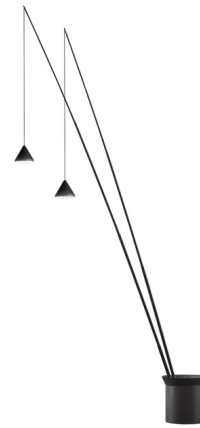

Lightology

lightology.com
866-954-4489
04-23-26

Project: _____
Company: _____
Location: _____ Fixture Type: _____
SPEC #: **VIB1313319**
Approved On: _____ Approved By: _____

North Floor Lamp By Vibia

Description

The North Floor Lamp provides light precisely where it is required thanks to its adjustable arms, which can be raised or lowered to a variety of heights and angles. Each arm supports a conical aluminum shade suspended from a slim cable for an elegant, minimal look. Black stones are included to place in the base as a decorative accent, while also serving as a counterweight. Dimmer push button located on base. May be installed as a plug-in or hardwired fixture (UL certified only when used at 120V).

Specifications

COLOR	N/A
BODY FINISH	Black
WATTAGE	18W
DIMMER	Included
DIMENSIONS	106.25"W x 139.75"H
INTEGRATED LED MODULE	2 x LED/9W/120-230V LED
COUNTRY OF ORIGIN	Spain

Technical Information

COLOR RENDERING	90 CRI
LAMP COLOR	2700K
LUMENS/WATT	282.00
LUMINOUS FLUX	2538 lumens

Shown in black