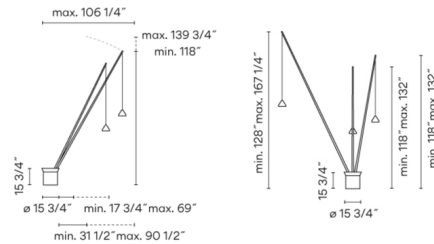

CLICK TO VIEW PRODUCT

Notes: