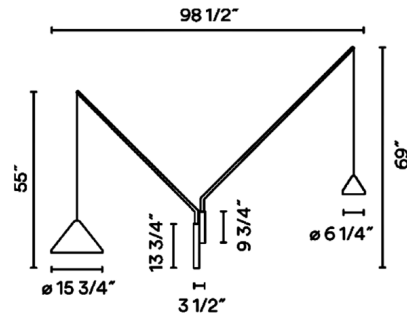

CLICK TO VIEW PRODUCT

Notes: