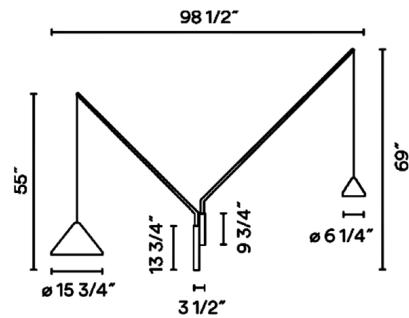

CLICK TO VIEW PRODUCT

Notes: