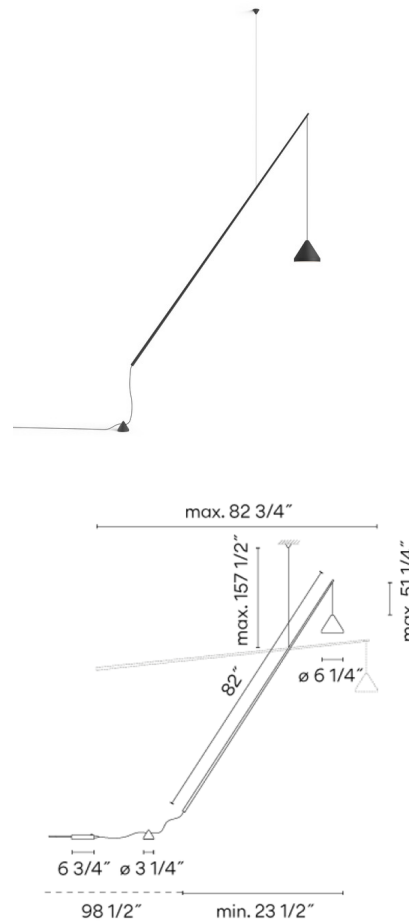

Lightology

lightology.com
866-954-4489
05-25-26

Project: _____
 Company: _____
 Location: _____ Fixture Type: _____
 SPEC #: **VIB1313332**
 Approved On: _____ Approved By: _____

North Floor-Pendant Lamp By Vibia

Description

The North Floor-Pendant Lamp brings a clean smooth look to your interior space. The sophisticated design is supported by a ceiling hook to suspend the fixture in mid-air. The power cord dangles from the linear frame to a conical counterweight base. The height of the lamp can be raised or lowered by adjusting the angle of the rod, making North both stylish and functional. Push button dimming on cord. UL-certified for 120V only.

Specifications

COLOR	N/A
BODY FINISH	Black
WATTAGE	9W
DIMMER	Included
DIMENSIONS	82.75"W x 51.25"H x 6.25"D
INTEGRATED LED MODULE	1 x LED/9W/120-230V LED
COUNTRY OF ORIGIN	Spain

Technical Information

COLOR RENDERING	90 CRI
LAMP COLOR	2700K
LUMENS/WATT	115.67
LUMINOUS FLUX	1041 lumens