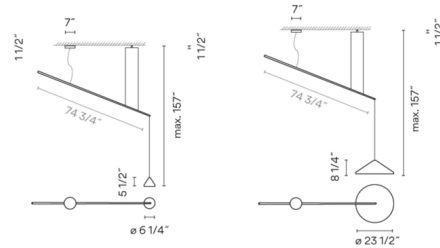

CLICK TO VIEW PRODUCT

Notes: