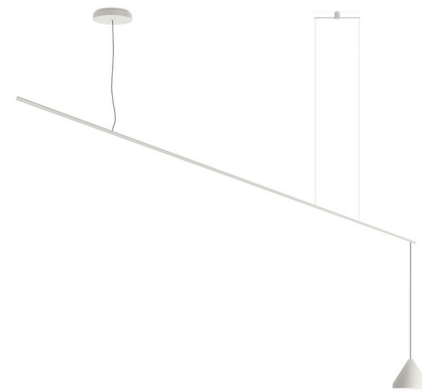

Lightology

lightology.com
866-954-4489
07-04-26

Project: _____
Company: _____
Location: _____ Fixture Type: _____
SPEC #: **VIB1313333**
Approved On: _____ Approved By: _____

North Linear Pendant By Vibia

Description

The North Linear Pendant brings a clean, smooth look to your interior space with its sophisticated and minimalist design. The linear frame supports a single conical shade to provide ambient illumination.

Specifications

COLOR	N/A
BODY FINISH	White
WATTAGE	9W
DIMMER	0-10V
DIMENSIONS	74.75"W x 78.74"H x 6.25"D
INTEGRATED LED MODULE	1 x LED/9W/120-277V LED
COUNTRY OF ORIGIN	Spain

Technical Information

COLOR RENDERING	90 CRI
LAMP COLOR	2700K
LUMENS/WATT	115.67
LUMINOUS FLUX	1041 lumens