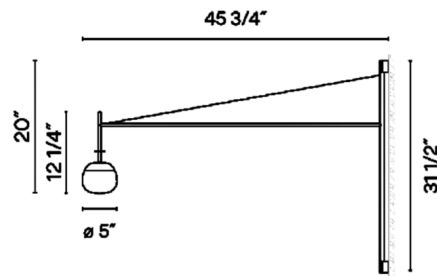

CLICK TO VIEW PRODUCT

Notes: