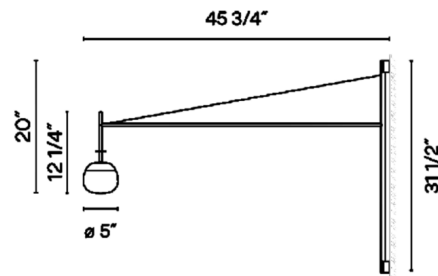

CLICK TO VIEW PRODUCT

Notes: