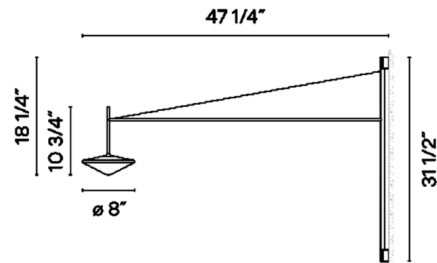

CLICK TO VIEW PRODUCT

Notes: