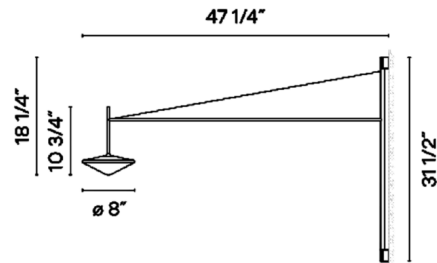

Description

The Tempo Diamond Wall Sconce is inspired by luminance and the interplay between translucence, transparency, and opacity. The tapered glass diffuser is supported by a long, linear arm, which swings 160 degrees side-to-side to aim light precisely where it is need. The sconce includes a wall canopy to mount over a junction box. A cable from the bottom of the sconce to the canopy allows the fixture to be mounted away from the canopy, but it is not a plug-in sconce.

Shown in graphite grey

Specifications

COLOR	N/A
BODY FINISH	Graphite Grey
WATTAGE	4W
DIMMER	0-10V
DIMENSIONS	8"W x 31.5"H x 47.25"D
INTEGRATED LED MODULE	1 x LED/4W/120-277V LED
COUNTRY OF ORIGIN	Spain

Technical Information