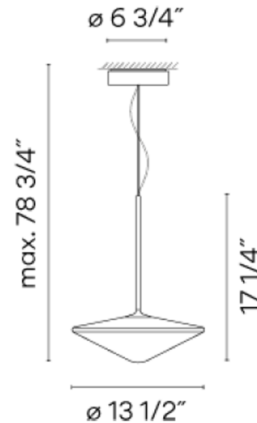

CLICK TO VIEW PRODUCT

Notes: