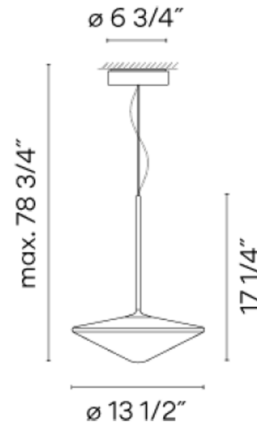

CLICK TO VIEW PRODUCT

Notes: