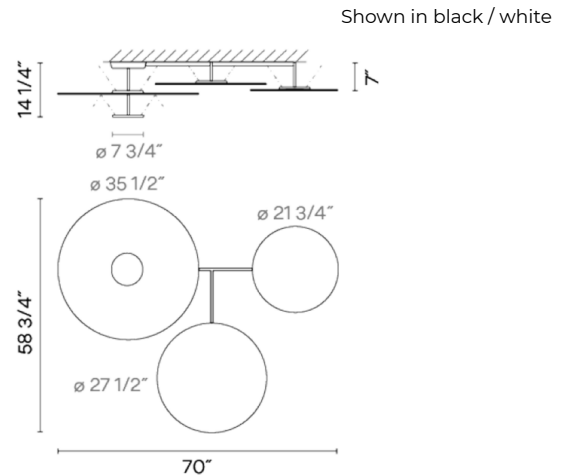

By Vibia

Description

The Flat Triple Ceiling Light uses flat panel LEDs to create an indirect, up-lighting effect that appears to cast a luminous halo against the ceiling. A trio of round aluminum reflectors are linked by a sleek steel frame for a playful look that will complement a modern interior with its soft, warm glow.

Specifications

COLOR White
BODY FINISH Black
WATTAGE 80W
DIMMER 0-10V
DIMENSIONS 70"W x 14.25"H x 58.75"D
INTEGRATED LED MODULE 4 x LED/20W/120-277V LED
COUNTRY OF ORIGIN Spain

Technical Information

COLOR RENDERING 90 CRI
LAMP COLOR 2700K
LUMENS/WATT 580.00
LUMINOUS FLUX 11600 lumens