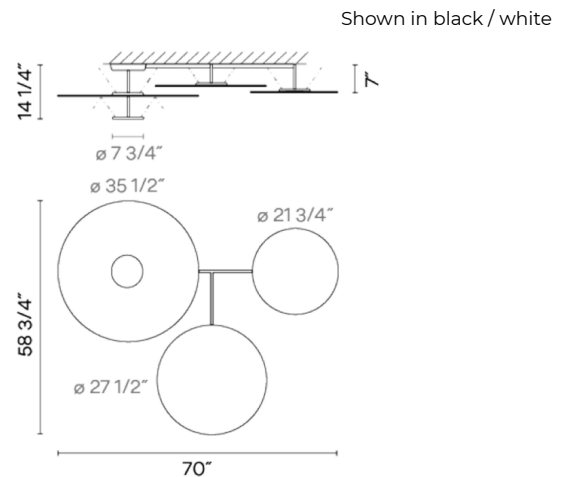

By Vibia

Description

The Flat Triple Ceiling Light uses flat panel LEDs to create an indirect, up-lighting effect that appears to cast a luminous halo against the ceiling. A trio of round aluminum reflectors are linked by a sleek steel frame for a playful look that will complement a modern interior with its soft, warm glow.

Specifications

COLOR White
BODY FINISH Black
WATTAGE 80W
DIMMER 0-10V
DIMENSIONS 70"W x 14.25"H x 58.75"D
INTEGRATED LED MODULE 4 x LED/20W/120-277V LED
COUNTRY OF ORIGIN Spain

Technical Information

COLOR RENDERING 90 CRI
LAMP COLOR 2700K
LUMENS/WATT 580.00
LUMINOUS FLUX 11600 lumens