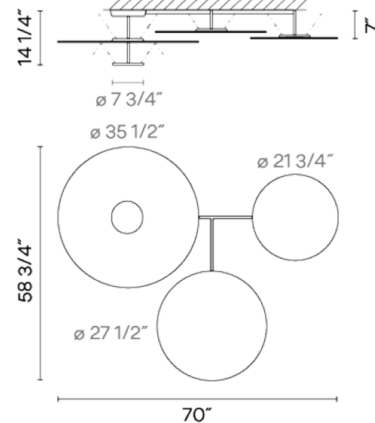

Shown in black / green / white / grey