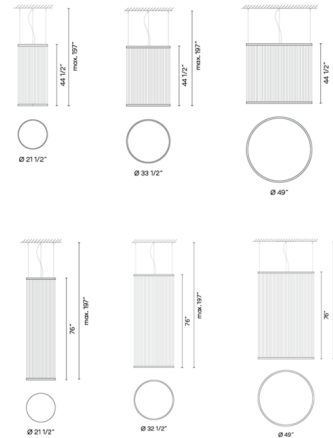

Shown in matte black / beige

CLICK TO VIEW PRODUCT

Notes: