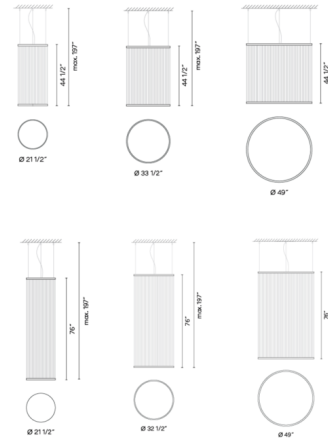

Shown in matte black / beige

CLICK TO VIEW PRODUCT

Notes: