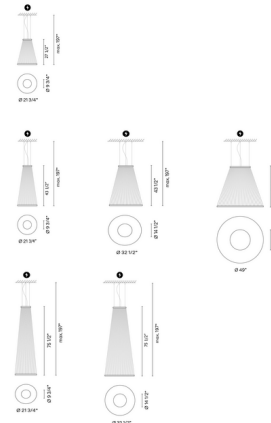

CLICK TO VIEW PRODUCT

Notes: