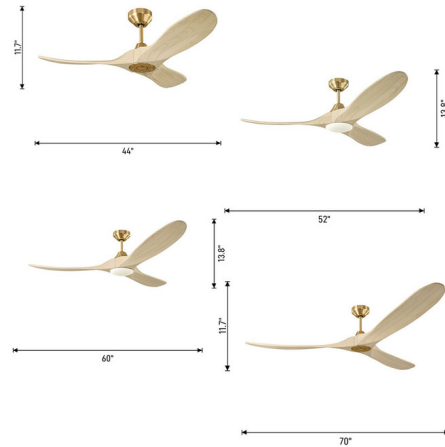

Description

With a sleek modern silhouette defined by softly rounded blades, and a powerful yet energy-efficient DC motor, the Maverick Smart Ceiling Fan is the perfect blend of style and function. It even integrates seamlessly into your smart device setup, controllable using the Bond Home app on your phone or a smart home system such as Alexa, Google Home, SmartThings, Control4, ELAN and Hubitat. Through voice control or taps on your smart device, you can set fan speed, breeze mode, scheduling, fan grouping and other convenient functions. A hand-held remote control with wall cradle is included and enables motor on/off, 6 speeds, and forward/reverse. A dimmable LED light kit is included and covered with frosted opal glass with the intergrated LED option. Optional accessories are sold separately. Note: Not all options are available.

Specifications

BLADE COLOR	Natural Honey
BODY FINISH	Midnight Black / Natural Honey
WATTAGE	N/A
DIMMER	N/A
DIMENSIONS	52"W x 11.7"H
BULB	N/A
COUNTRY OF ORIGIN	Chinese Taipei

Shown in midnight black / natural honey / natural honey