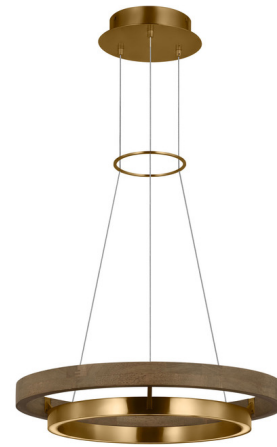

Description

Introducing the Visual Comfort Modern Grace Chandelier, a captivating design by Sean Lavin that redefines contemporary lighting with its exquisite balance of natural texture and refined luminescence. This chandelier isn't merely a fixture; it's a floating sculpture that bathes your space in a sophisticated glow. The Grace chandelier is masterfully designed with two distinct rings that seamlessly intertwine. The prominent outer ring features the organic texture of weathered or natural oak wood, providing a warm, tactile contrast. This beautifully complements the sleek, inner ring, typically in a matte black or brass finish, which discreetly houses integrated, diffused LEDs. These high-quality LEDs cast a graceful halo of light both upward and downward, creating a layered illumination that enhances depth and ambiance in any room. Available in various sizes to suit your space, the Grace chandelier provides powerful yet inviting light, perfectly dimmable with most LED-compatible dimmers. Its minimalist lines and blend of natural wood with modern metal make it a versatile centerpiece that brings both artistic flair and functional brilliance to your dining room, living area, or grand entryway. Perfect for: Dining rooms needing a statement piece, living rooms desiring ambient yet artistic lighting, or entryways where a powerful first impression is key. Why the Grace Chandelier will elevate your space: Sculptural Design: Two interconnected rings create a captivating, artful silhouette. Organic & Modern Fusion: The interplay of genuine wood and sleek metal offers a unique aesthetic. Integrated LED Halo: Delivers diffused upward and downward light for a soft, encompassing glow. Dimmable Ambiance: Fine-tune your lighting mood with compatible LED dimmers. Versatile Style: Seamlessly enhances contemporary, transitional, and modern organic interiors. Sean Lavin's Vision: A testament to thoughtful, cutting-edge design from a renowned artist.