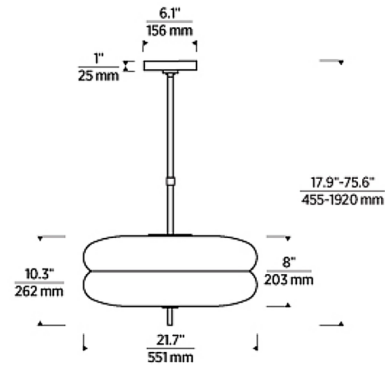

Specifications

COLOR	Clear
BODY FINISH	Natural Brass
WATTAGE	11W
DIMMER	Low Voltage Electronic
DIMENSIONS	21.7"W x 10.3"H
INTEGRATED LED MODULE	1 x LED/11W/120-277V LED
COUNTRY OF ORIGIN	China

Technical Information

LAMP LIFE	50000 hours
COLOR RENDERING	90 CRI
LAMP COLOR	2700K
LUMENS/WATT	17.64
LUMINOUS FLUX	194 lumens

Shown in natural brass / clear

CLICK TO VIEW PRODUCT

Notes: