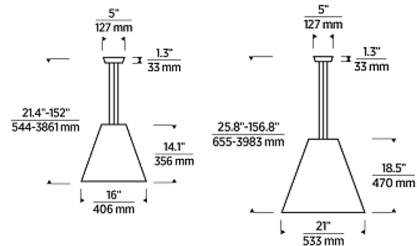

Shown in natural brass / black

Specifications

COLOR	Black
BODY FINISH	Natural Brass
WATTAGE	19.4W
DIMMER	Low Voltage Electronic
DIMENSIONS	16"W x 14.1"H
INTEGRATED LED MODULE	1 x LED/19.4W/120-277V LED
COUNTRY OF ORIGIN	China