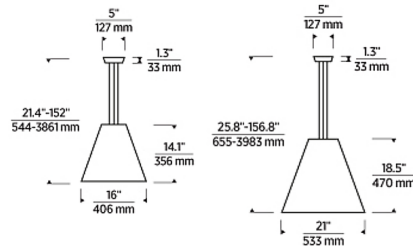

CLICK TO VIEW PRODUCT

Notes: