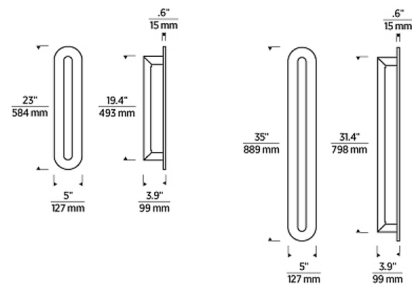

Lightology

lightology.com
866-954-4489
07-02-26

Project: _____

Company: _____

Location: _____ Fixture Type: _____

SPEC #: **TLG1313487**

Approved On: _____ Approved By: _____

Fielle Wall Sconce

By Visual Comfort Modern

Description

The Fielle Wall Sconce is a nod to postmodern design, combining clean geometries into a distinctive, minimalist profile. Its integrated LED module emits a glow towards the wall, providing warm indirect lighting suitable for contemporary bedrooms, living rooms, and hallways. TRIAC, ELV, and 0-10V dimmable. The Natural Brass is a living finish that will patina and warm over time, enhancing its richness. If the patina becomes uneven or spotty, a brass cleaner can restore the finish.

Specifications

COLOR	N/A
BODY FINISH	Soft White
WATTAGE	10.8W
DIMMER	Low Voltage Electronic
DIMENSIONS	5"W x 23"H x 3.9"D
INTEGRATED LED MODULE	1 x LED/10.8W/120V LED
COUNTRY OF ORIGIN	China

Technical Information

LAMP LIFE	50000 hours
COLOR RENDERING	90 CRI
LAMP COLOR	2700K
LUMENS/WATT	55.00
LUMINOUS FLUX	594 lumens

Shown in soft white

CLICK TO VIEW PRODUCT

Notes: