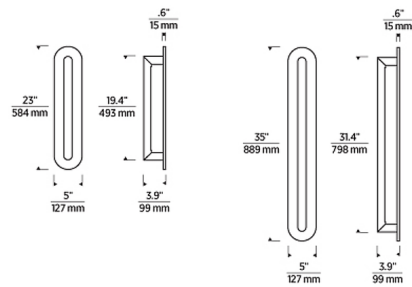

Lightology

lightology.com
866-954-4489
04-25-26

Project: _____

Company: _____

Location: _____ Fixture Type: _____

SPEC #: **TLG1313487**

Approved On: _____ Approved By: _____

Fielle Wall Sconce

By Visual Comfort Modern

Description

The Fielle Wall Sconce is a nod to postmodern design, combining clean geometries into a distinctive, minimalist profile. Its integrated LED module emits a glow towards the wall, providing warm indirect lighting suitable for contemporary bedrooms, living rooms, and hallways. TRIAC, ELV, and 0-10V dimmable. The Natural Brass is a living finish that will patina and warm over time, enhancing its richness. If the patina becomes uneven or spotty, a brass cleaner can restore the finish.

Specifications

COLOR	N/A
BODY FINISH	Soft White
WATTAGE	10.8W
DIMMER	Low Voltage Electronic
DIMENSIONS	5"W x 23"H x 3.9"D
INTEGRATED LED MODULE	1 x LED/10.8W/120V LED
COUNTRY OF ORIGIN	China

Technical Information

LAMP LIFE	50000 hours
COLOR RENDERING	90 CRI
LAMP COLOR	2700K
LUMENS/WATT	55.00
LUMINOUS FLUX	594 lumens

Shown in soft white

CLICK TO VIEW PRODUCT

Notes: