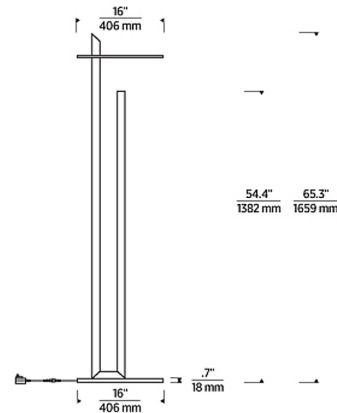

### Specifications

COLOR	N/A
BODY FINISH	Soft White
WATTAGE	8.9W
DIMMER	Included
DIMENSIONS	16"W x 65.3"H x 16"D
INTEGRATED LED MODULE	1 x LED/8.9W/120V LED
COUNTRY OF ORIGIN	China

### Technical Information

LAMP LIFE	50000 hours
COLOR RENDERING	90 CRI
LAMP COLOR	2700K
LUMENS/WATT	14.49
LUMINOUS FLUX	129 lumens

Shown in soft white

CLICK TO VIEW PRODUCT

Notes: