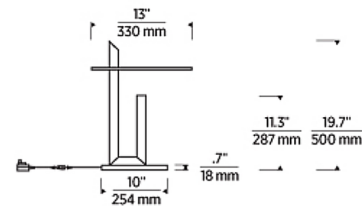

CLICK TO VIEW PRODUCT

Notes: