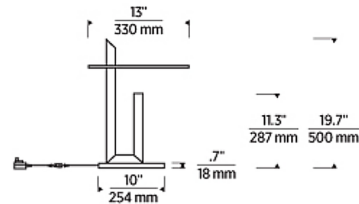

CLICK TO VIEW PRODUCT

Notes: